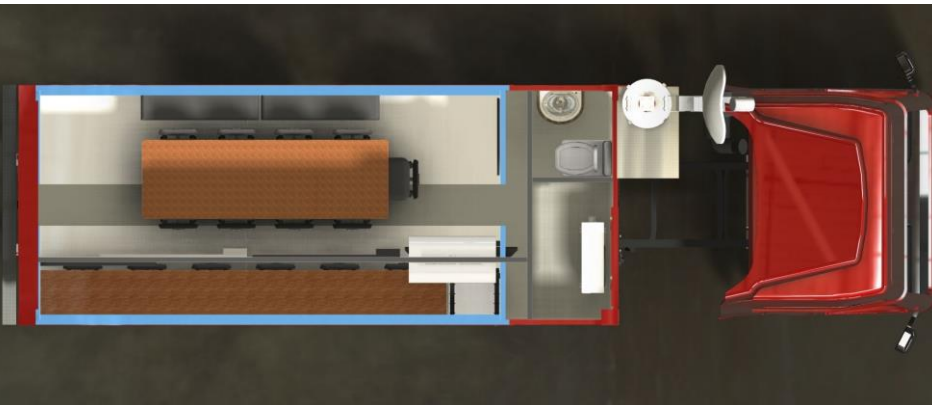

Command and Control Post

Applications: Event Security/Organization, Command and Control, Fire Department, etc.

Command and Control post integration example

Double expansion ISSO 20' Shelter integrated to vehicle

Application example of a double expansion shelter for command and control. Single side expansion or no expansion also available.