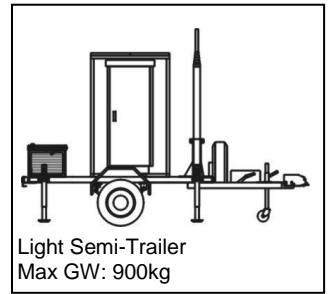

SR 1200 Semi-Trailer Sample Applications

Applications:

- Repeater
- Telemetry
- COW
- ENG
- Mobile Generator

Spectrum monitoring unit

ENG Trailer

System with 7.6m manual telescopic mast, two 75W solar modules, cabinet and generator compartment.