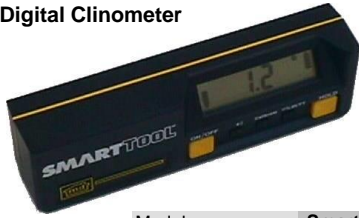

Digital Clinometer

Model	SmartTool	
Mfg	md	
Size	mm	152x38x51
Weight	g	220
Part#	14274	

Shows inclination in degrees and percentage. Display memory. Audible leveling indication.

Extension rule, optional
Part #: **25930**

Magnetic mount Clinometer

Model	700	
Mfg	Johnson	
Base	magnetic	
Range	0° - 90°	
Size	mm	∅110
Weight	g	100
Part#	10280	

Electronic Compass (for manual antenna pointing)

Sensor Fluxgate

Model	ST40 Compass	
Mfg	Raymarine	
Range	0-359 graus	
Power supply	10-17Vdc	
Protocol	SeaTalk	
Size (mm)	126x70x38	
Weight (g)	370	
Part #	30672	

Garmin GPS (for automatic positioners)

Model	GPS 19x HVS	
Mfg	Garmin	
Channels	12	
Antenna	Internal	
External Antenna	NA	
Power supply	8-33Vdc	
Waterproof	yes, IPX7	
Communication	RS232 (cable without connector)	
Protocols	NMEA 0183, Garmin, RTCM	
WAAS	sim	
In the box:	base de fixação, manual	
Size (mm)	90x90x108	
Weight (g)	370	
Part #	68287	

Electronic Compass (for automatic positioners)

Model	C100	
Mfg	KVH	
Range	8-18Vdc	
Power supply	RS232 (cable without connector)	
Protocol	NMEA 0183	
Size (mm)	80x75x57	
Weight (g)	400	
Part #	31325	