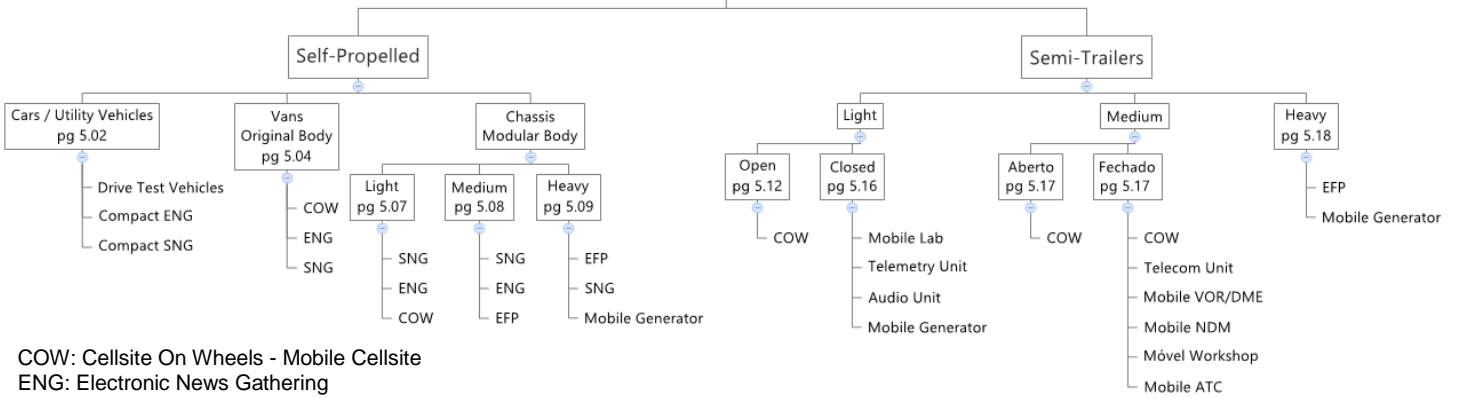

Mobile Units

COW: Cellsite On Wheels - Mobile Cellsite
 ENG: Electronic News Gathering
 SNG: Satellite News Gathering
 EFP: Electronic Field Production
 ATC: Air Traffic Control