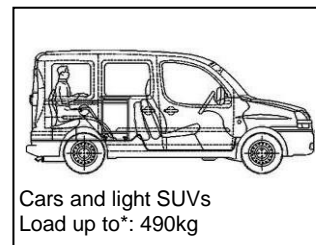

Special Vehicles for Telecommunications

RF COM has a specialized installation team for Telecommunication Equipments on vehicles such as:

- Survey/Drive test vehicles for wireless networks
- Spectrum monitoring
- Broadcast networks mobile units (news gathering)
- HDTV Coverage tests

RF COM uses the best accessories available on the market, and strictly follows all installation recommendations from the equipment manufacturer, having prepared more than 150 telecommunication vehicles in for Drive Test.

Each installation project is designed to best suit the client's needs, including if necessary the auxiliary energy system, all electric/electronic integration of the installed systems.

* value for reference; depends on the vehicle