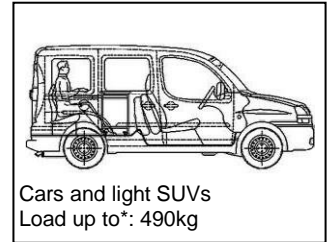

Compact SNG

Cars and light SUVs
Load up to*: 490kg

* value for reference; depends on the vehicle

Compact ENG