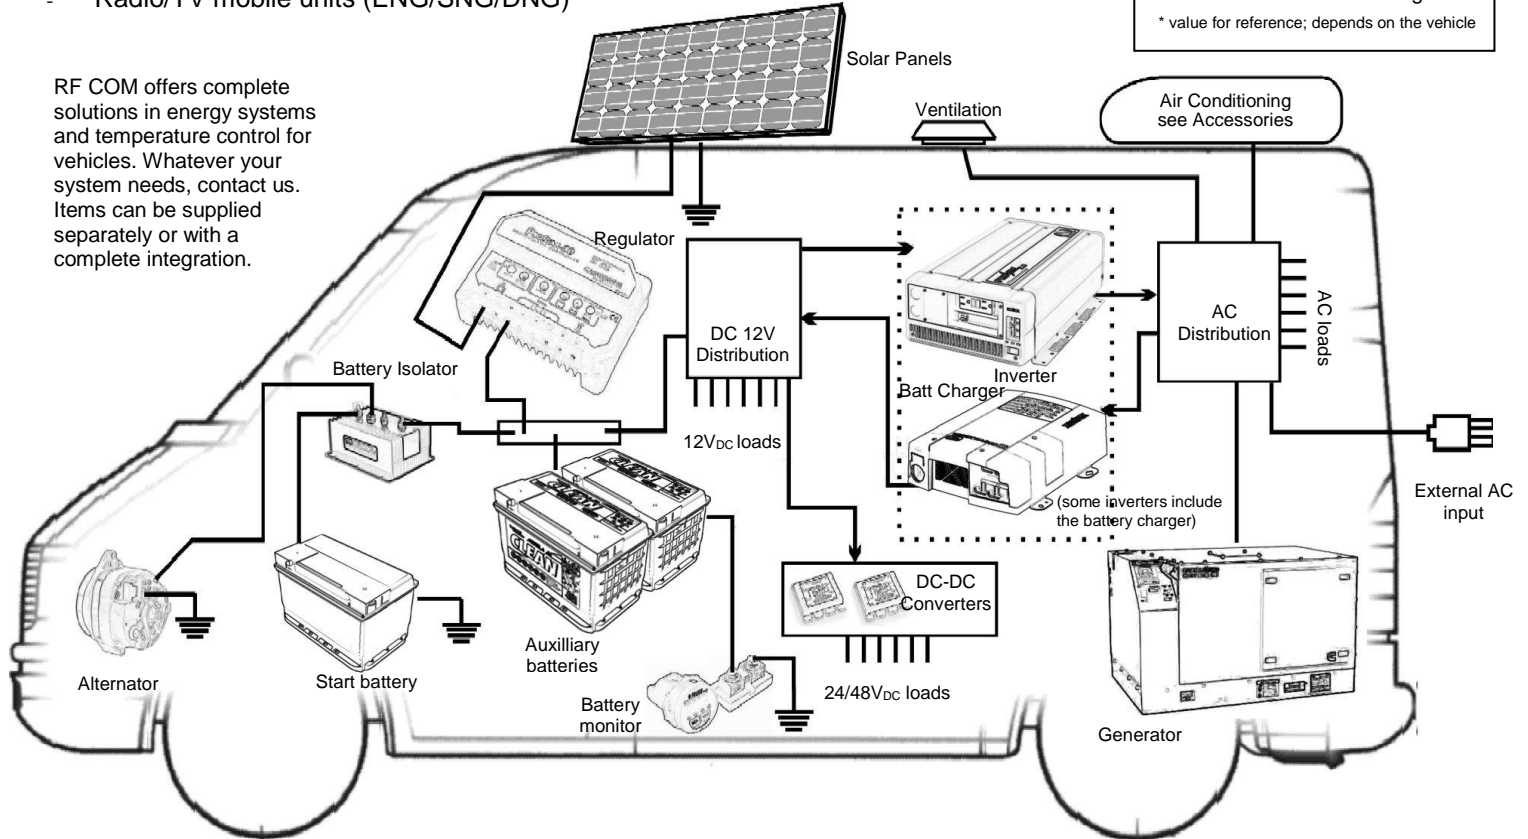

Telecommunications Van

RF COM can integrate any vehicular telecommunications system, including auxiliary energy systems, telescoping pneumatic masts, and automatic vehicle leveling.

Application examples:

- Cellular optimization (drive test)
- Spectrum Monitoring
- Radio/TV mobile units (ENG/SNG/DNG)

Contact us for a solution designed for your needs

RF COM offers complete solutions in energy systems and temperature control for vehicles. Whatever your system needs, contact us. Items can be supplied separately or with a complete integration.

Generator

Energy connections panel, leveling commands and masts.